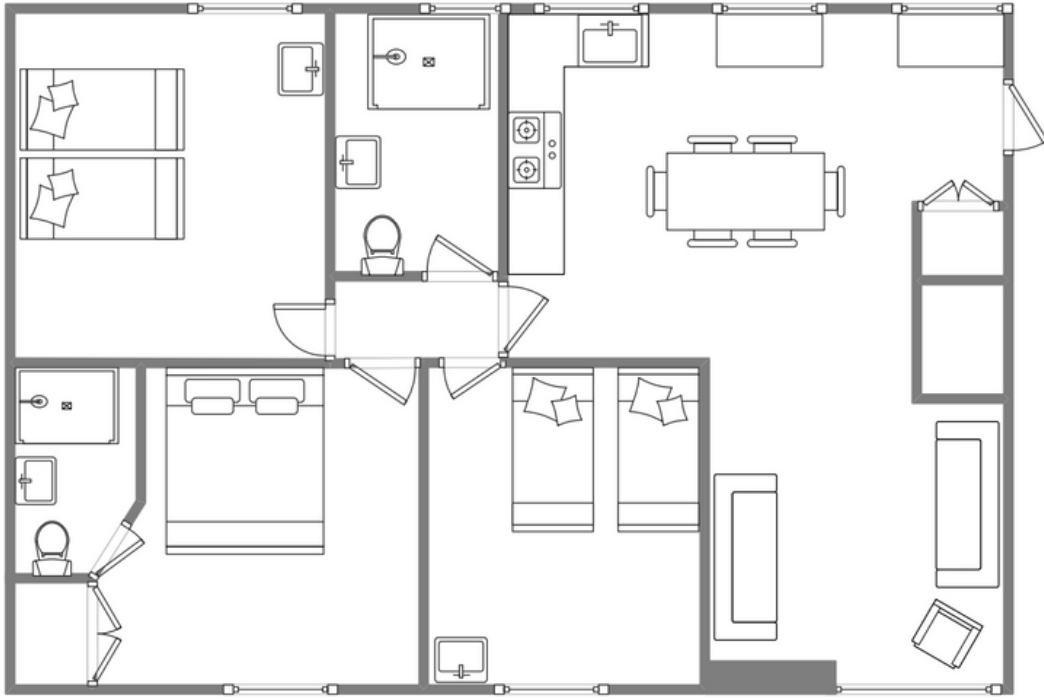

Layout

Getting to the property

Map of St Marys